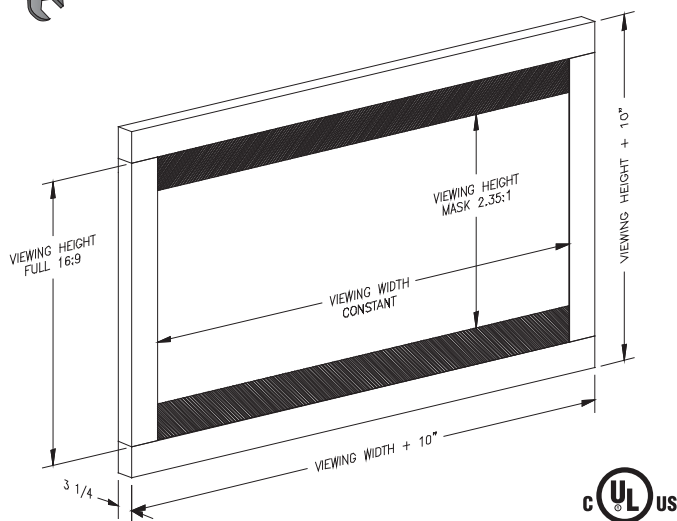

## Horizontal Fixed Frame Automated Masking System

Without AutoMask

With AutoMask

The advanced engineered AutoMask-H series Theater Masking Screens are designed for Multi-Purpose room environments. Created for the discriminating viewer that demands the HD experience, Vutec's AutoMask-H series delivers unparalleled performance.

The AutoMask-H series features the ability to mask a standard (16:9) HDTV image from both top and bottom to create a theater experience while watching your favorite film in the traditional wide screen movie format (2:35:1).

### DIAGONAL SIZES

HDTV (16:9) : 92" - 123"

Widescreen (2.35:1) : 87" - 116"

HDTV (16:9) : 92" - 118"

Widescreen (2.35:1) : 87" - 112"