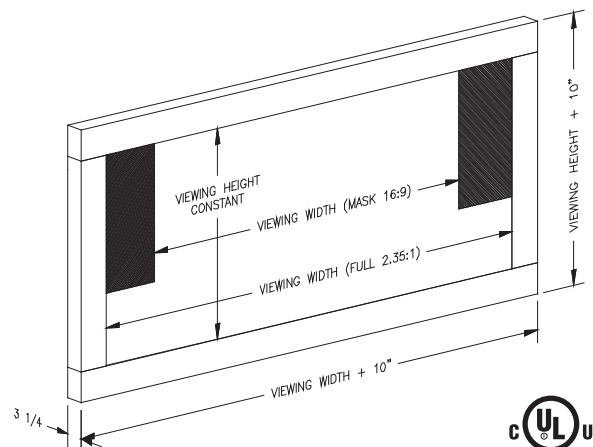

TECHNICAL

SURFACES

- BriteWhite
- PearlBrite
- GreyDove
- SoundScreen
- GreyDove SoundScreen

INTENNIA

บริษัท อินเทเนีย จำกัด
384 บางนาพรัง 94 เขตวังทองหลางกรุงเทพฯ
โทร. 02-934-6997 แฟกซ์. 02-934-6449
อีเมล : info@intennia.com
www.intennia.com

For more information please visit